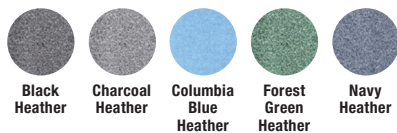

TT21 & TT21W

$15.98

Team 365® Command Snag-Protection Polo

Men's Sizes: XS-4XL

Ladies' Sizes: XS-3XL

UC100 & UC100W

$19.98

UltraClub® Heathered Piqué Polo

Men's Sizes: S-4XL

Ladies' Sizes: XS-3XL

88192P

$21.98

CORE365™ Pinnacle Performance Piqué Long-Sleeve Polo with Pocket

Men's Sizes: S-5XL

88181Y

$14.98

CORE365™ Origin Performance Piqué Polo

Youth Sizes: S-XL