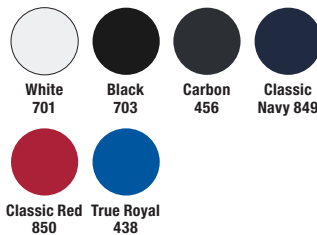

UltraClub® Heathered Piqué Polo

Men's Sizes: S-4XL

Ladies' Sizes: XS-3XL

88192P

\$21.98

CORE365™ Pinnacle Performance Piqué Long-Sleeve Polo with Pocket

Men's Sizes: S-5XL

88181Y