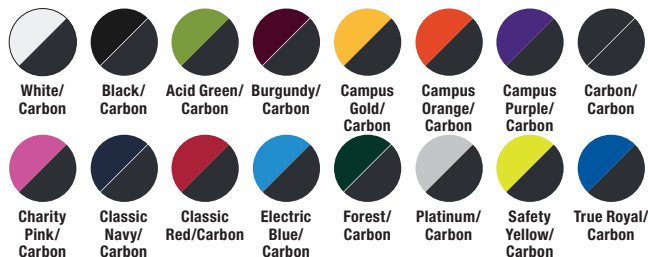

Hats

CE002 Call For Pricing

CORE365™ Adult Drive Performance Visor

Sizes: ONE SIZE

CE001 Call For Pricing

CORE365™ Adult Pitch Performance Cap

Sizes: ONE SIZE